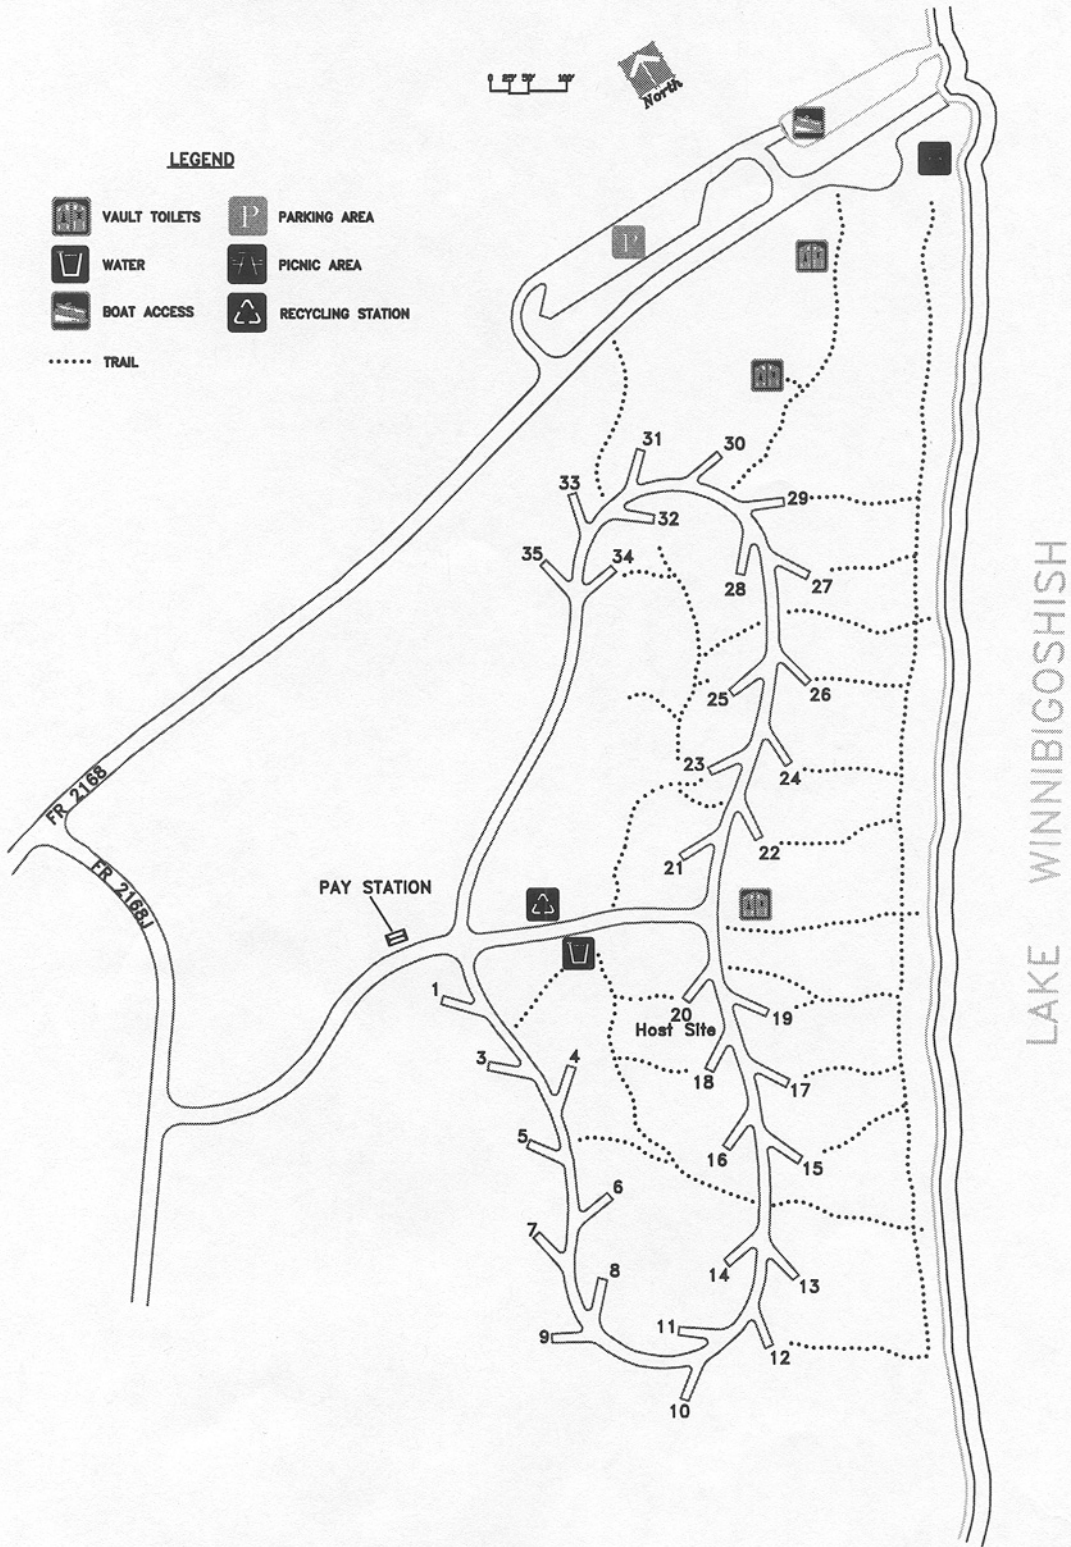

winnie campground

Chippewa National Forest

For more information contact:
Blackduck Ranger District, Chippewa National Forest
417 Forestry Drive, Blackduck, MN 56630
(218) 835-4291 TTY (218)335-8632
www.fs.fed.us/r9/chippewa